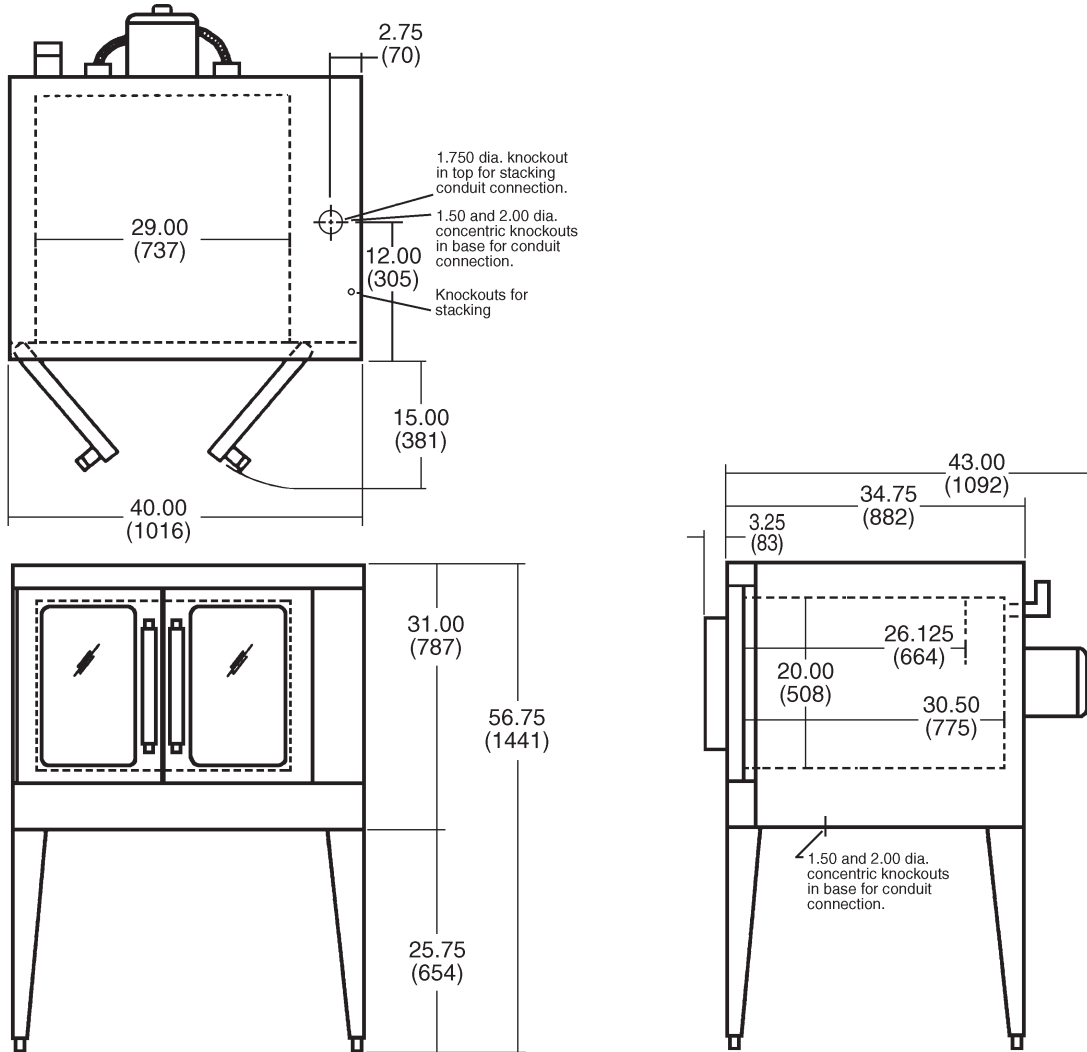

MODEL NO.	TOTAL CONN. KW	3 PHASE LOAD KW PER PHASE			NOMINAL AMPS PER LINE WIRE									1 PHASE	
					3 PHASE										
		X-Y	Y-Z	X-Z	208 VOLT			240 VOLT			480 VOLT			208V	240V
					X	Y	Z	X	Y	Z	X	Y	Z		
VC6E	12.5	4	4	4.5	35	33	35	33	29	33	14	15	15	60	52

NOTE: In line with its policy to continually improve its products, Vulcan-Hart Company reserves the right to change materials and specifications without notice.

VULCAN-HART COMPANY, P.O. BOX 696, LOUISVILLE, KY 40201, TEL. 1-800-814-2028
502-778-2791 QUOTE & ORDER FAX: 1-800-444-0602