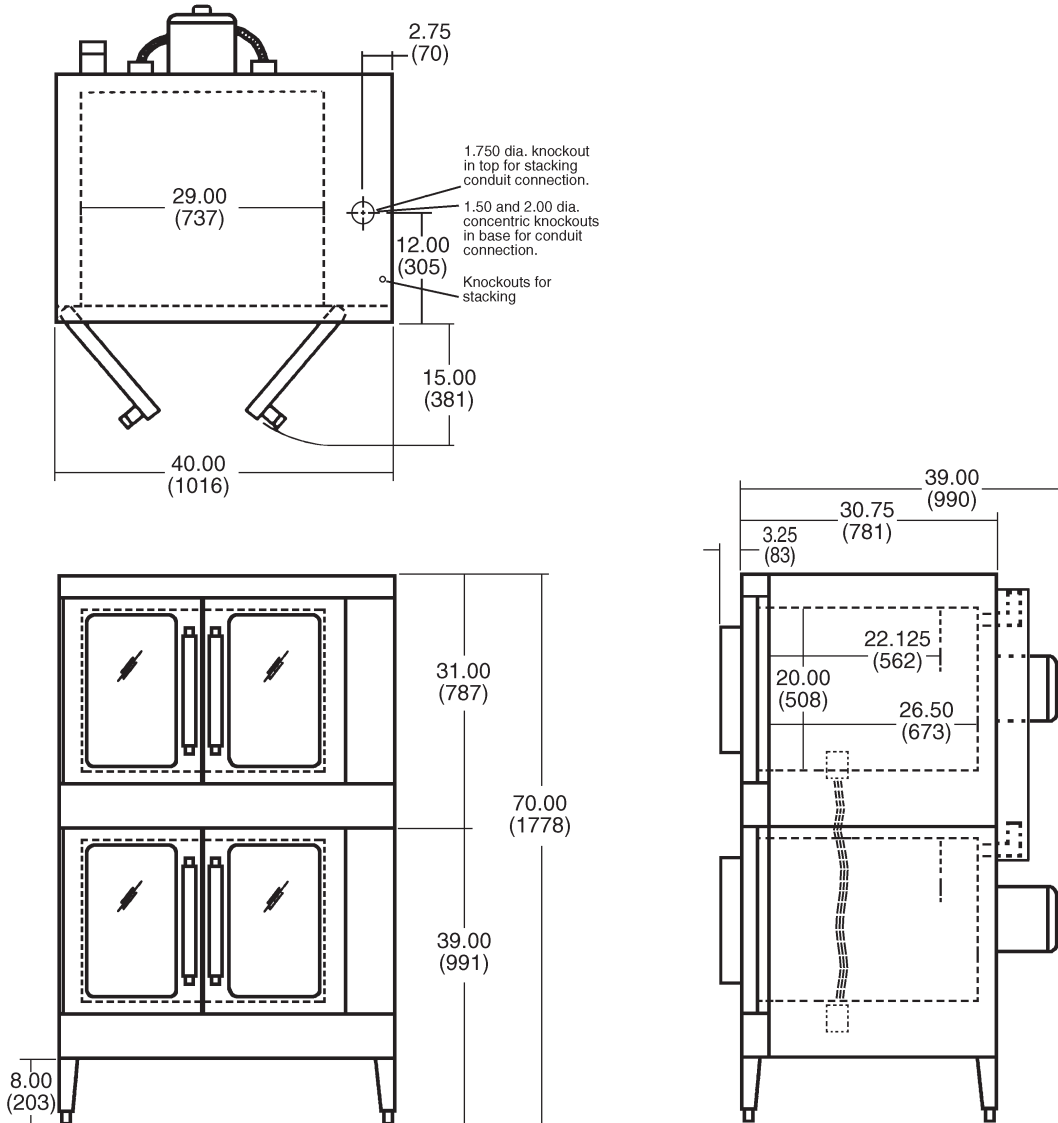

MODEL NO.	TOTAL CONN. KW	3 PHASE LOAD KW PER PHASE			NOMINAL AMPS PER LINE WIRE									1 PHASE	
					3 PHASE										
					208 VOLT			240 VOLT			480 VOLT			208V	240V
		X-Y	Y-Z	X-Z	X	Y	Z	X	Y	Z	X	Y	Z		
VC44E	25	8	8	9	70	66	70	66	58	66	28	30	30	120	104

NOTE: In line with its policy to continually improve its products, Vulcan-Hart Company reserves the right to change materials and specifications without notice.

VULCAN-HART COMPANY, P.O. BOX 696, LOUISVILLE, KY 40201, TEL. 1-800-814-2028
502-778-2791 QUOTE & ORDER FAX: 1-800-444-0602