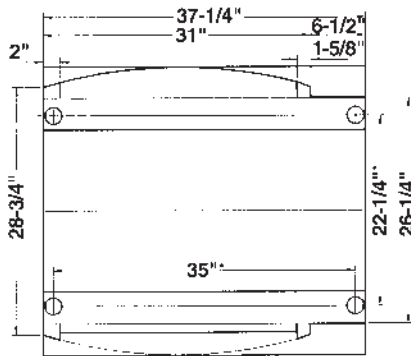

# ROTISSERIE STANDS

\* 727 mm x 395 mm hole footprint

Shipping Weight: 123 lbs.

HR5 Rotisserie with Stand

\* 887 mm x 563 mm hole footprint

Shipping Weight: 153 lbs.

HR7 Rotisserie with Stand

① Handles are not included as standard