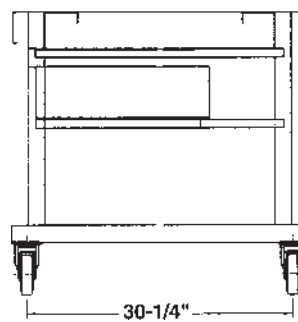

# ROTISSERIE STANDS

\* 727 mm x 395 mm hole footprint

Shipping Weight: 123 lbs.

HR5 Rotisserie with Stand

\* 887 mm x 563 mm hole footprint

Shipping Weight: 153 lbs.

HR7 Rotisserie with Stand

① Handles are not included as standard