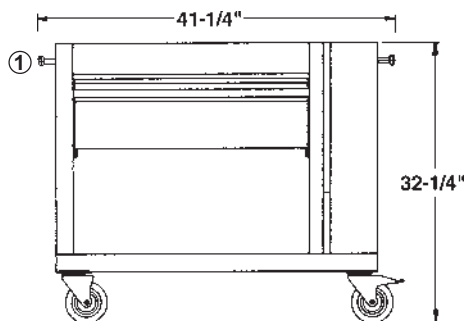

# ROTISSERIE STANDS

\* 727 mm x 395 mm hole footprint

Shipping Weight: 123 lbs.

HR5 Rotisserie with Stand

\* 887 mm x 563 mm hole footprint

Shipping Weight: 153 lbs.

HR7 Rotisserie with Stand

① Handles are not included as standard