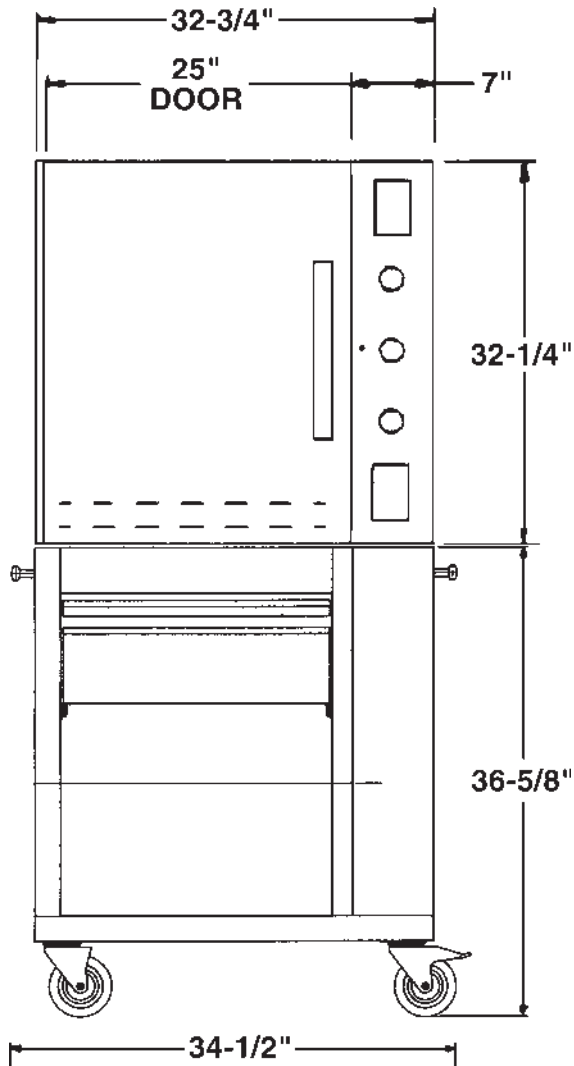

ROTISSERIE STANDS

701 S Ridge Avenue, Troy, OH 45374
1-888-4HOBART • www.hobartcorp.com

ROTISSERIE STAND HEIGHT CONFIGURATIONS

Height reflects HR5 Rotisserie with Stand