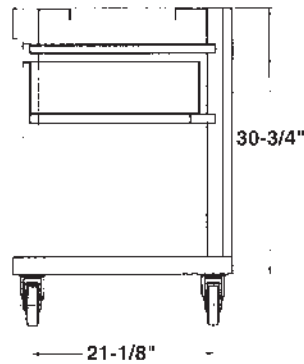

# ROTISSERIE STANDS

\* 727 mm x 395 mm hole footprint

Shipping Weight: 123 lbs.

HR5 Rotisserie with Stand

\* 887 mm x 563 mm hole footprint

Shipping Weight: 153 lbs.

HR7 Rotisserie with Stand

① Handles are not included as standard