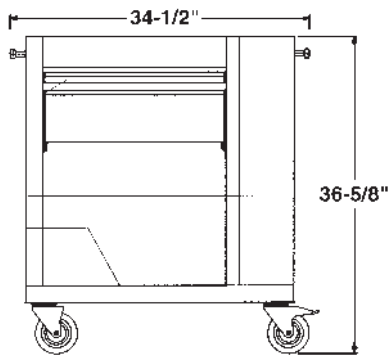

# ROTISSERIE STANDS

\* 727 mm x 395 mm hole footprint

Shipping Weight: 123 lbs.

HR5 Rotisserie with Stand

\* 887 mm x 563 mm hole footprint

Shipping Weight: 153 lbs.

HR7 Rotisserie with Stand

① Handles are not included as standard