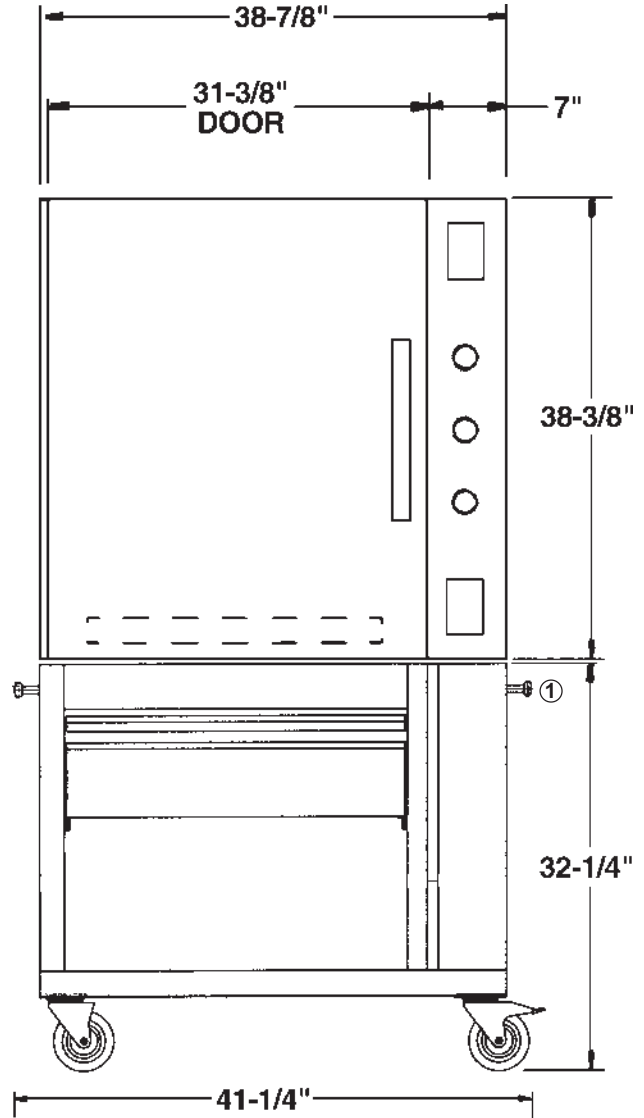

# ROTISSERIE STANDS

\* 727 mm x 395 mm hole footprint

Shipping Weight: 123 lbs.

HR5 Rotisserie with Stand

\* 887 mm x 563 mm hole footprint

Shipping Weight: 153 lbs.

HR7 Rotisserie with Stand

① Handles are not included as standard

## ROTISSERIE STAND HEIGHT CONFIGURATIONS

Height reflects HR5 Rotisserie with Stand

Height reflects HR7 Rotisserie with Stand

① Handles are not included as standard

As continued product improvement is a policy of Hobart, specifications are subject to change without notice.