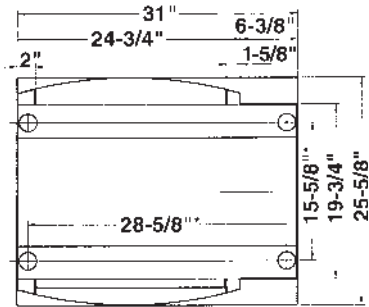

# ROTISSERIE STANDS

\* 727 mm x 395 mm hole footprint

Shipping Weight: 123 lbs.

HR5 Rotisserie with Stand

\* 887 mm x 563 mm hole footprint

Shipping Weight: 153 lbs.

HR7 Rotisserie with Stand

① Handles are not included as standard