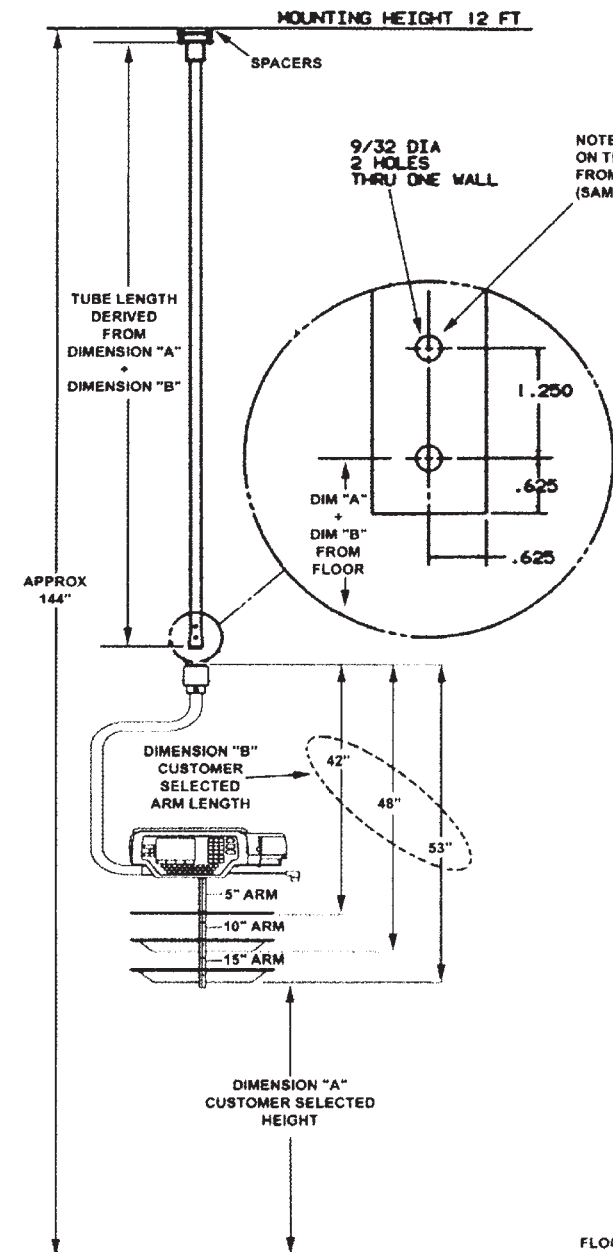

QUANTUM HANGING SCALE/PRINTER OR SUSPENDED SCALE/PRINTER

701 S Ridge Avenue, Troy, OH 45374
1-888-4HOBART • www.hobartcorp.com

The Hobart Hanging Quantum is designed for easy use by clerks and customers. It is accurate, easy to read and easy to load and unload. It has the same great software features as the current Quantum Scale, with the addition of a simplified keyboard.

The Hanging Quantum offers the advanced technology of the Quantum family of scales in a new hanging design. The new design is ideal in seafood and produce departments where space is at a premium. This 30 lb. capacity

scale/printer adds efficiency to any random weight department.

NOTE: The Quantum Hanging or Suspended Scales can be ordered with the necessary hardware to allow mounting from ceilings. Installation of the mounting hardware and electrical service is the customers' responsibility.

NOTICE: Fluorescent lamp in display panel contains a small amount of mercury. Please dispose of according to local, state or federal laws.

FIXED LOCATION INSTALLATION